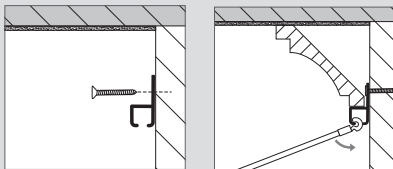

## product description **STAS** decor-rail

STAS decor-rail is a basic hanging system which can be almost completely hidden, using a cornice or a moulding. Hang your wall decorations safely, elegantly and flexibly using the STAS hanging systems. Thanks to the patented cobra you don't need to slide the perlon cord, steel cable or rod through the rail; it can simply be hooked on wherever you choose.

## application

The STAS multirail crown system is suitable for newly built and existing properties and is also very appealing in classical buildings. The decor-rail attaches to the wall and the moulding can be mounted on the rail with mounting sealant.

## features

material	aluminium rail
colour	white
dimensions	9 x 19 mm
carrying loads	up to 25 kg per meter